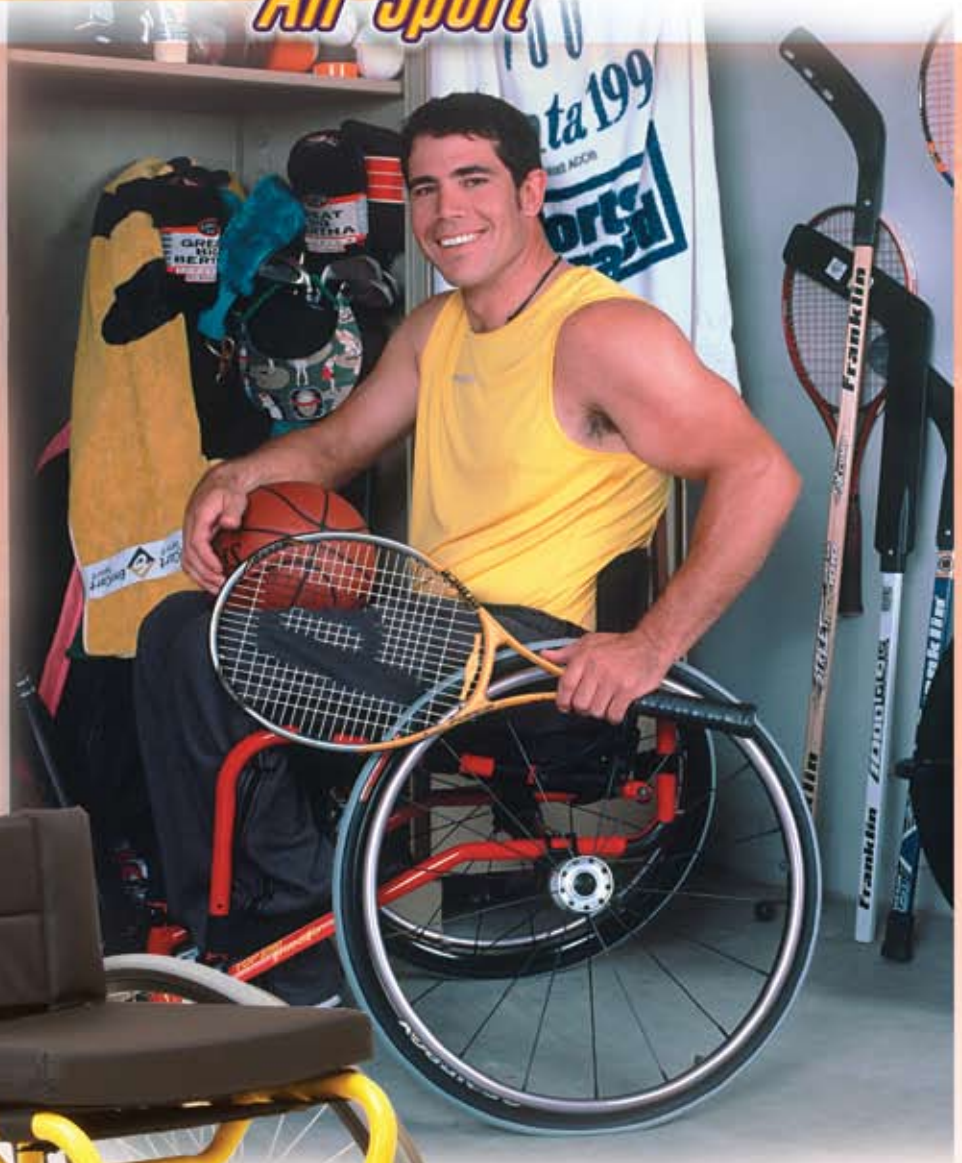

Yes, you can.®

Transformer All Sport

PLAY

- Basketball
- Tennis
- Hockey
- Table Tennis
- Football
- Badminton
- Fencing
- Dancing
- Softball